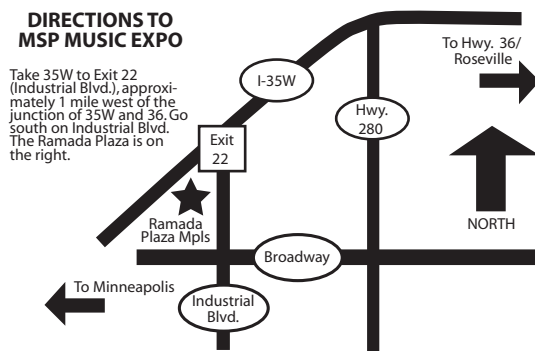

BACK AT THE RAMADA PLAZA MINNEAPOLIS

NEXT SHOW: SUN., MARCH 4, 2012 • 10 AM - 4 PM

ADMISSION: \$3 (Get \$1 off with a donation of 2 cans of food for Minnesota FoodShare!)

Can't wait until 10 AM? Early admission available at 8:30 for \$10!

Thousands of CDs, records, and tapes
Music collectibles from the 1950s to today
Tons of FREE on-site parking
Music not found on the Internet or in stores
Pop, Rock, Heavy Metal, Hard Rock, Country,
Soul, Jazz, Blues, 12" Vinyl, 80s Music & more
Dozens of dealers from throughout the Midwest

Ramada Plaza Minneapolis

1330 Industrial Blvd.,
just off of I-35 W at Exit 22,
near Highway 280.

Show info: www.mspmusicexpo.com or mspmusicexpo@gmail.com or 651-373-0065.

Remaining 2012 Show Dates (All Sundays): 3/4, 5/6, 9/9, 11/4